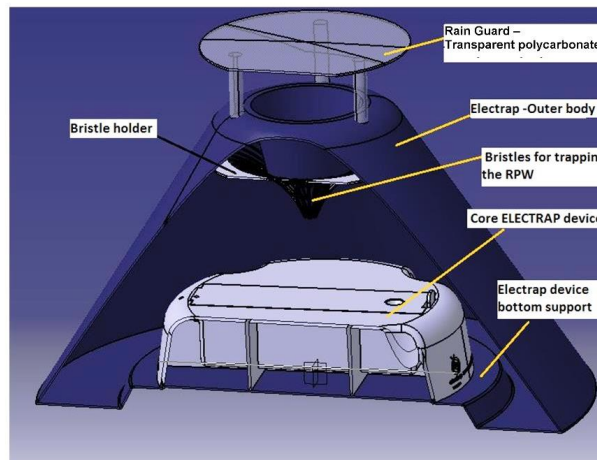

2015 FINALIST at ORGANIZED BY

agraME

electrap
RED PALM WEEVILS
FINAL SOLUTION

Red Palm Weevils Behavioral Control Systems assessed by

Professor Walid Kaakeh PhD

- Ph.D. in Entomology, Virginia Polytechnic Institute & State University (Virginia Tech)
- M.S. in Entomology West Virginia University, USA
- B.Sc. in Agriculture Aleppo University, Syria
  - Global Experts, General Director & Senior Consultant
  - Entec Europe, UAE Environmental Consultant (Pest Control)
  - UAE University, UAE Professor of Entomology & Pesticide Toxicology
  - UAE University, UAE Associate Professor of Entomology. & Pesticide Toxicology
  - UAE University, UAE Assistant Professor of Entomology. & Pesticide Toxicology
  - Purdue University, USA Manager of Sponsored Product Research
  - University of Georgia, USA Post-Doctoral Research Associate
  - Virginia Tech, USA Post-Doctoral Research Associate

Future Innovation Right Solutions Technologies

Suite 508 | The Fairmont | Sheikh Zayed Road | Dubai | UAE

P.O. Box 119 748

Tel. +971 4 311 6532 | Fax. +971 4 332 8810

electrap@uaefirst.com | www.uaefirst.com